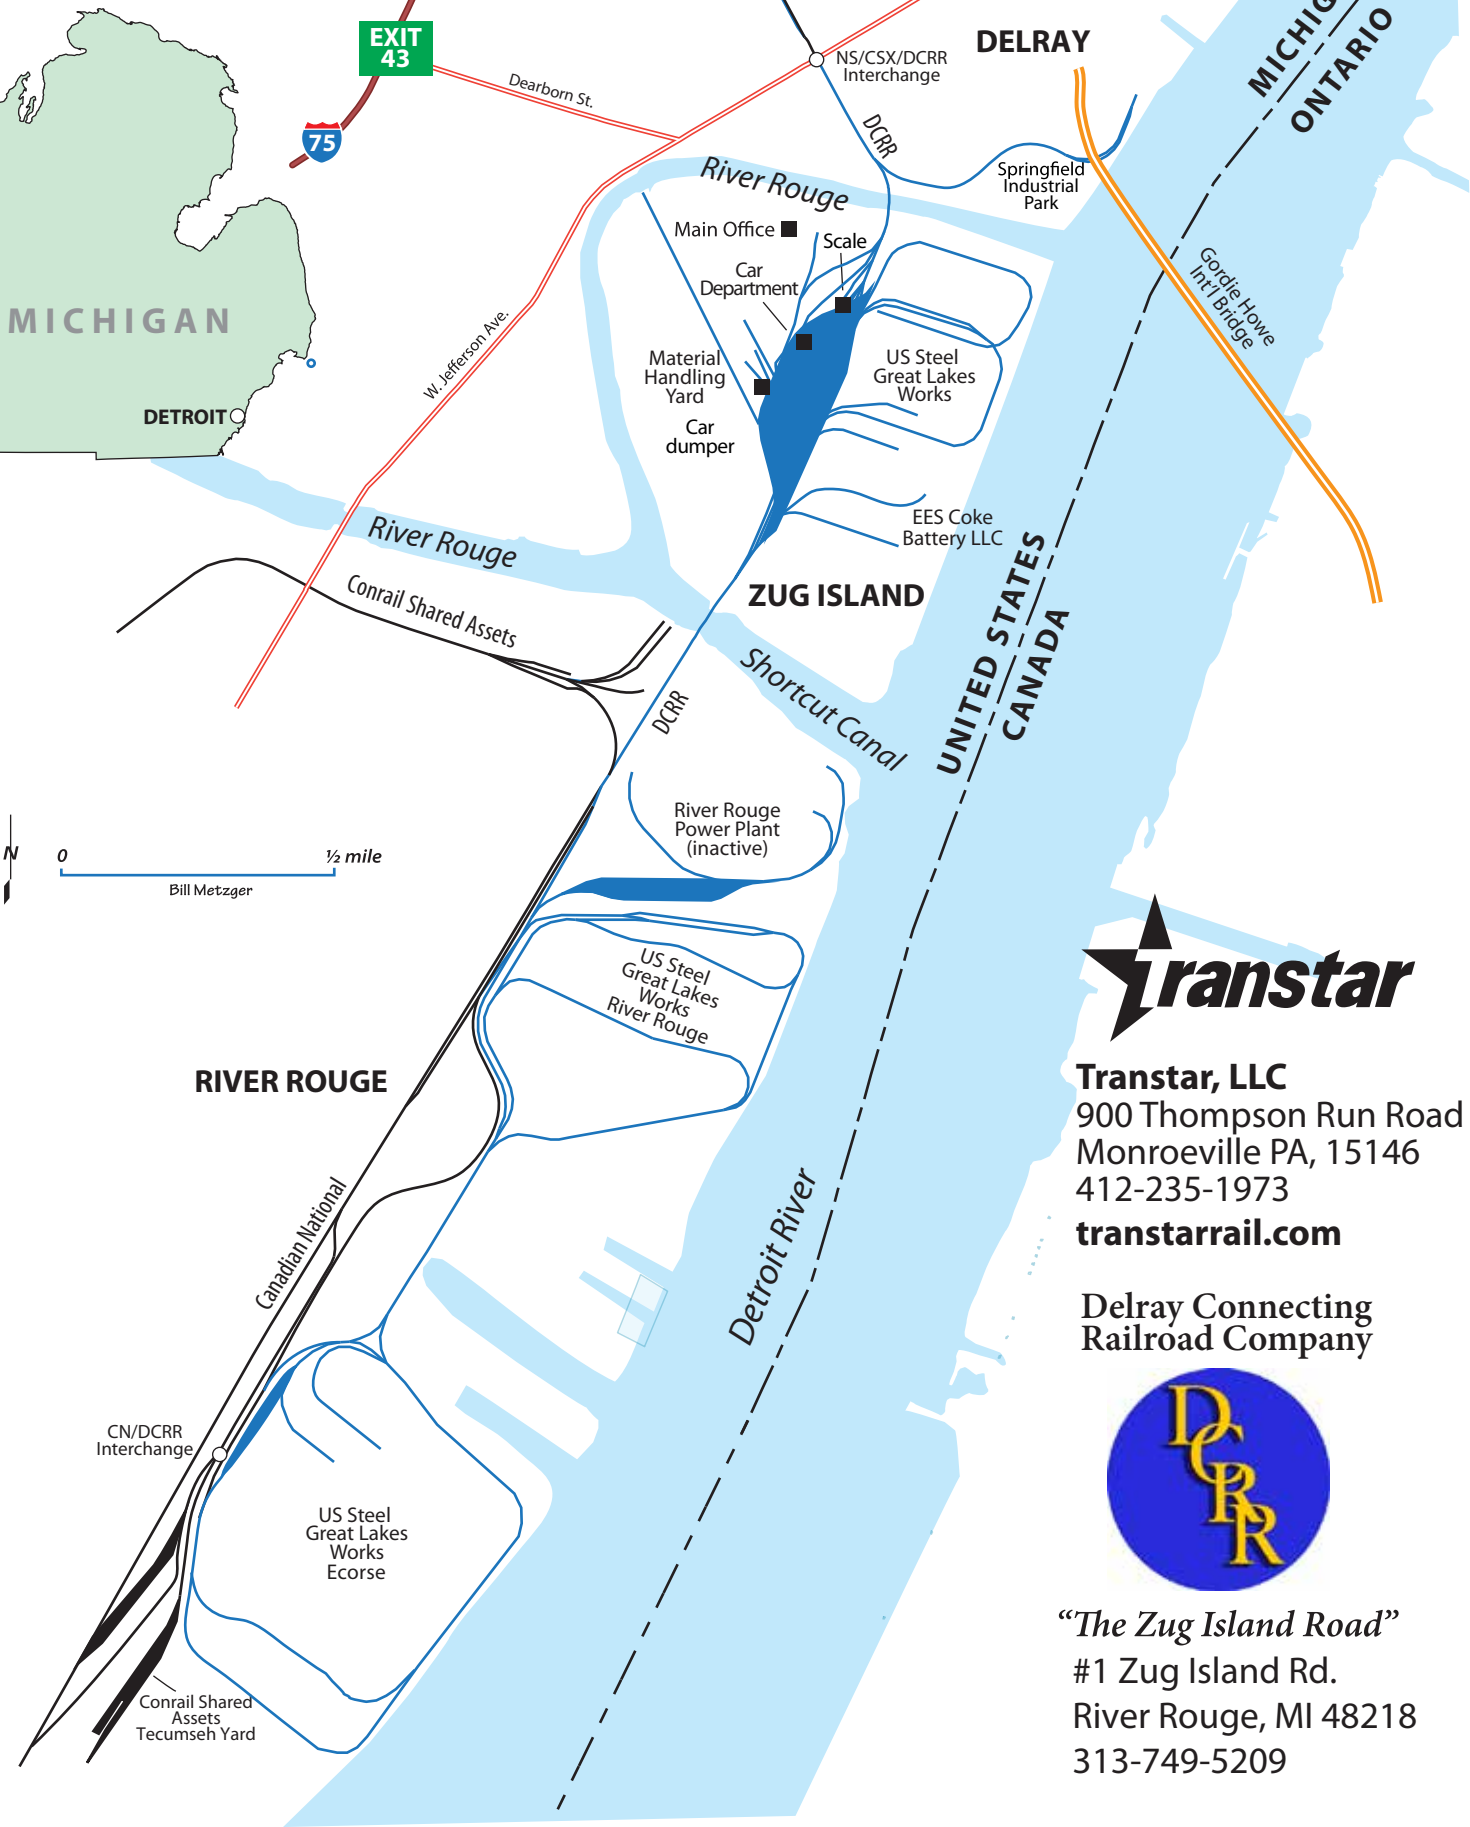

# Delray Connecting

# DETROIT

**Transtar, LLC**  
900 Thompson Run Road  
Monroeville PA, 15146  
412-235-1973  
[transtarrail.com](http://transtarrail.com)

**Delray Connecting  
Railroad Company**

*"The Zug Island Road"*  
#1 Zug Island Rd.  
River Rouge, MI 48218  
313-749-5209