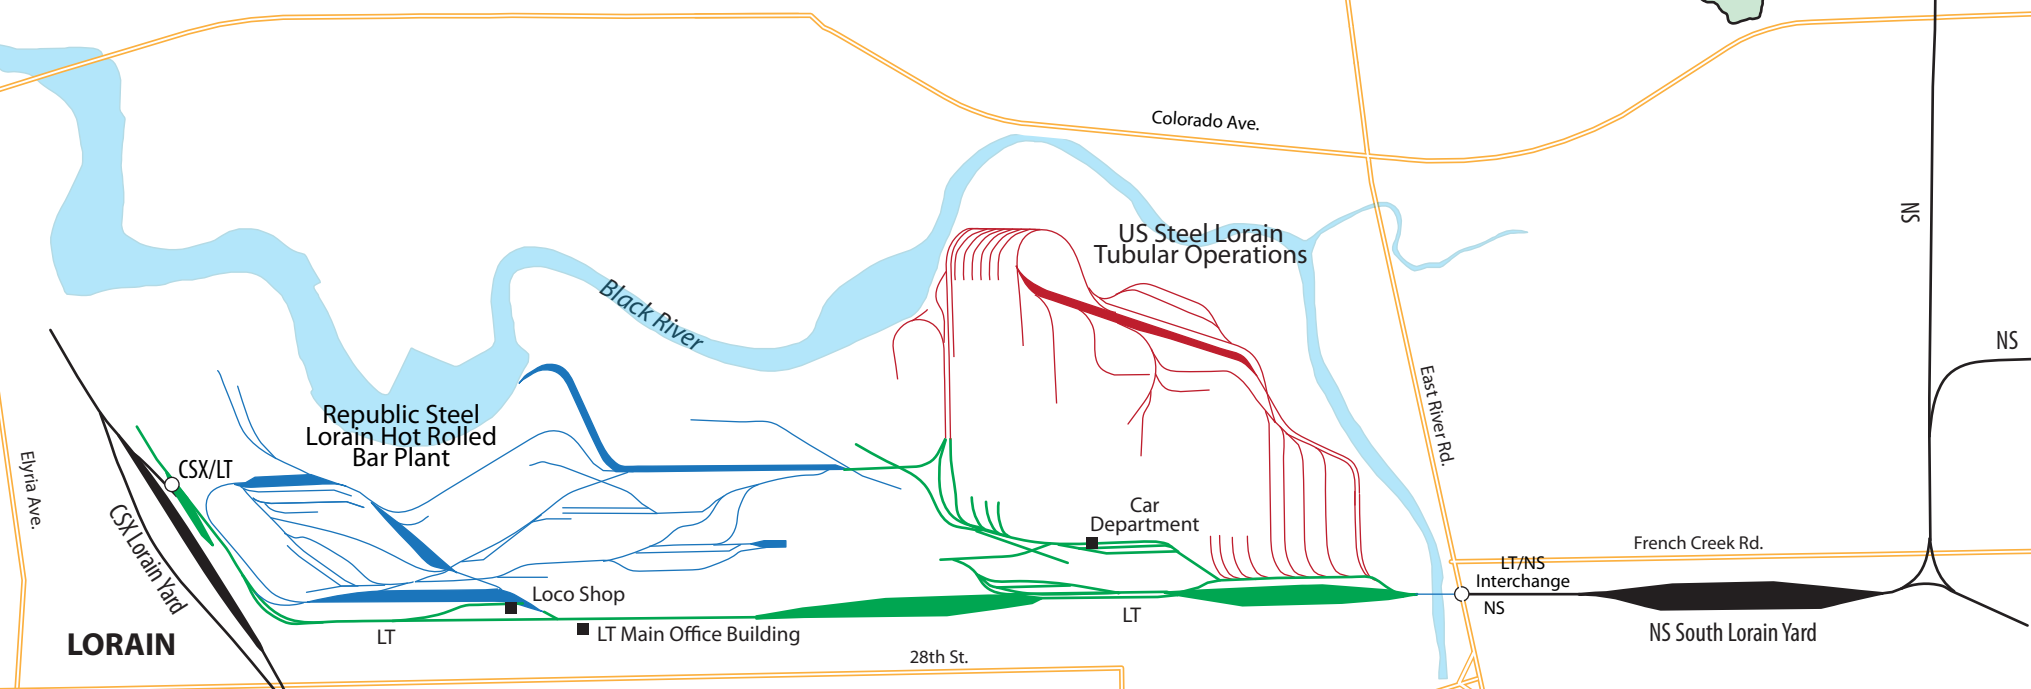

# Lake Terminal

Lake Erie

**Lake Terminal Railroad Co.**  
187 East 28th Street, Stop 157,  
Lorain, OH  
412-235-1973

**Transtar, LLC**  
900 Thompson Run Road  
Monroeville PA, 15146  
412-235-1973  
[transtarail.com](http://transtarail.com)